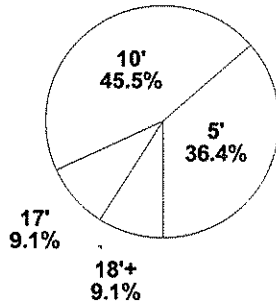

KHSAA Basketball - TEAM SHOT CHART for the Cardinals
Scott County Cardinals vs. Muhlenberg North Stars
DATE: 03/21/2001 TIME: 6:00 pm CST SITE: Girls' Sweet 16-Diddle Arena

Shot Summary	M/A	%	PTS
3Pt FG	2/13	15.4%	6
2Pt FG	20/44	45.5%	40
Layups - L	2/3	66.7%	4
Layups - R	1/1	100.0%	2
Dunks	0/0	0.0%	0
Putbacks	4/6	66.7%	8
Overall Shooting	22/57	38.6%	46
Free Throws	7/9	77.8%	7
Total Points			53

By Period	FG	FGA	FG%	3Pt	3PA	3P%	FT	FTA	FT%	PTS	FT			PF	AST	TO	BS	Lft	Rgt
											ORB	DRB	TR						
1st Period	5	14	35.7	1	1	100	1	2	50.0	12	3	10	13	2	1	2	3	2	0.80
2nd Period	6	15	40.0	0	3	0.00	3	4	75.0	15	4	3	7	5	3	4	1	1	0.88
3rd Period	4	9	44.4	0	2	0.00	2	2	100	10	2	4	6	6	1	7	0	0	1.00
4th Period	7	19	36.8	1	7	14.3	1	1	100	16	3	6	9	7	3	3	1	1	0.84
Game	22	57	38.6	2	13	15.4	7	9	77.8	53	12	23	35	20	8	16	5	4	0.87

Scoring Breakdown

Scoring Range